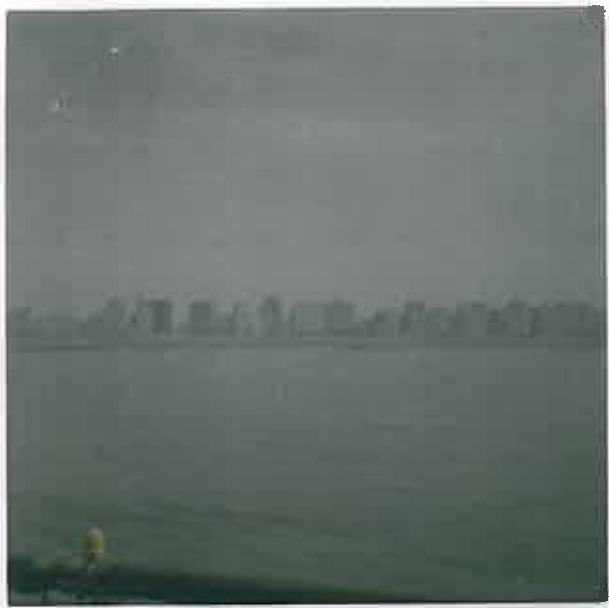

1962

A view from the hills
just above Lorch.

1962

This is an
LFCCOLOR
print
AUG. 1962

This is an
FOCCOLOR
print
AUG. 1962

The Cable car from
Niederwald to

Rudesheim

1962